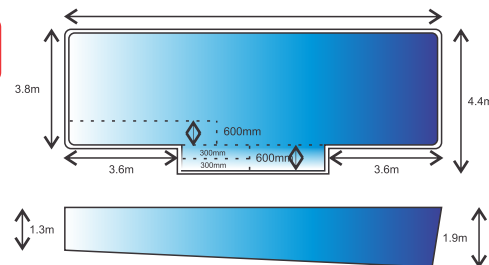

THE KIWI 10 - 10.0m x 4.4m x 1.95m - 55,000 Litres

The Kiwi 10 has super elegant and formal straight lines. These crisp lines suite most landscapes and house designs. The Kiwi 10 also features large central steps and bench seating. At 10 metres long this is the perfect pool for growing families, exercise or relaxation.

- **Modern Geometrical design**
- **Central entry steps and seating**
- **Uninterrupted swimming lane**
- **Gradual sloping floor**
- **Safety toe rail right around the pool edge**
- **Non-slip steps, bench and floors**

THE KIWI 12 - 12.0m x 4.4m x 1.9m - 66,000 Litres

The largest pool in our range, the Kiwi 12 has it all and will fit into even the largest of open spaces without looking lost. With its stylish design, generous side entry steps and a full bench that runs back to the deep end, this pool not only provides lots of room for playing and fun, but also gives somewhere for the younger members of your family to enjoy themselves as well.

- **Timeless design**
- **Uninterrupted swimming lane**
- **Large entry steps which also double as a seating area**
- **Gradual depth for family fun, games, learning to swim and wading**
- **Safety toe rail**
- **Non-slip steps and floors**