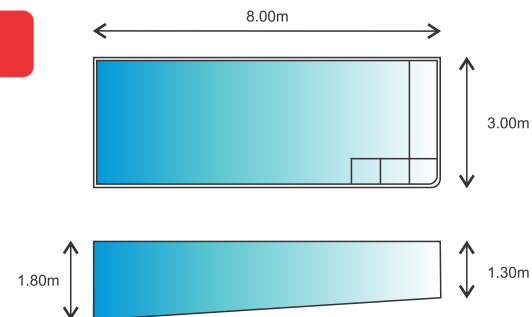

THE KIWI ECO 6 - 6.5m x 3.0m x 1.8m - 22,000 Litres

This is a pool designed for modern day sections. As land becomes a premium commodity, section sizes are getting smaller and smaller. We designed this elegant swimming pool with you in mind. We have trimmed back on size but not on functionality, we have kept to modern, stylish lines and had long hot summer days in mind when designing the Kiwi Eco 6. This pool is 100% designed for family entertainment and relaxation!

- **Stylish Crisp clean lines to suit most landscape designs.**
- **Large Corner Entry Steps.**
- **Wide bench seat for safety and relaxation.**
- **Gradual depth for fun, games, learning to swim and wading**
- **Safety toe rail, non-slip steps, bench and floor.**

THE KIWI ECO 8 - 8.0m x 3.0m x 1.8m - 31,000 Litres

This pool with a slim design is made to fit unobtrusively into your landscape. The Kiwi Eco 8 is perfect for that growing family. Again this pool is designed for where space is at a premium, but you still enjoy the feeling of a larger pool. Whether it be sitting back and relaxing on the bench seat, family games or swimming, this pool has it all.

- **Stylish Crisp clean lines to suit most landscape designs.**
- **Large Corner Entry Steps.**
- **Wide bench seat for safety and relaxation.**
- **Gradual depth for fun, games, learning to swim and wading**