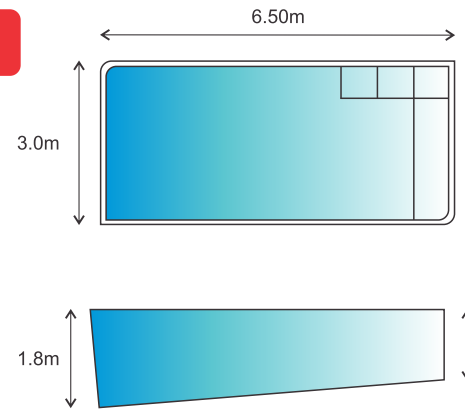

THE KIWI ECO 6 - 6.5m x 3.0m x 1.8m - 22,000 Litres

This is a pool designed for modern day sections. As land becomes a premium commodity, section sizes are getting smaller and smaller. We designed this elegant swimming pool with you in mind. We have trimmed back on size but not on functionality, we have kept to modern, stylish lines and had long hot summer days in mind when designing the Kiwi Eco 6. This pool is 100% designed for family entertainment and relaxation!

- **Stylish Crisp clean lines to suit most landscape designs.**
- **Large Corner Entry Steps.**
- **Wide bench seat for safety and relaxation.**
- **Gradual depth for fun, games, learning to swim and wading**
- **Safety toe rail, non-slip steps, bench and floor.**

THE KIWI ECO 8 - 8.0m x 3.0m x 1.8m - 31,000 Litres

This pool with a slim design is made to fit unobtrusively into your landscape. The Kiwi Eco 8 is perfect for that growing family. Again this pool is designed for where space is at a premium, but you still enjoy the feeling of a larger pool. Whether it be sitting back and relaxing on the bench seat, family games or swimming, this pool has it all.

- **Stylish Crisp clean lines to suit most landscape designs.**
- **Large Corner Entry Steps.**
- **Wide bench seat for safety and relaxation.**
- **Gradual depth for fun, games, learning to swim and wading**