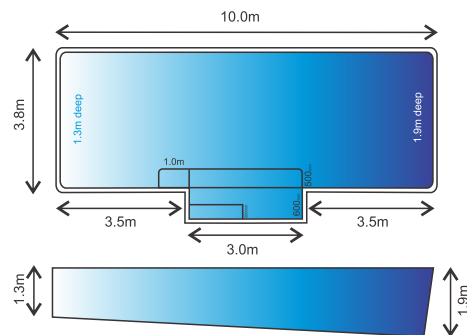

THE KIWI 10 - 10.0m x 4.4m x 1.95m - 55,000 Litres

The Kiwi 10 has super elegant and formal straight lines. These crisp lines suite most landscapes and house designs. The Kiwi 10 also features large central steps and bench seating. At 10 metres long this is the perfect pool for growing families, exercise or relaxation.

- **Modern Geometrical design**
- **Central entry steps and seating**
- **Uninterrupted swimming lane**
- **Gradual sloping floor**
- **Safety toe rail right around the pool edge**
- **Non-slip steps, bench and floors**

THE KIWI 12 - 12.0m x 4.4m x 1.9m - 66,000 Litres

The largest pool in our range, the Kiwi 12 has it all and will fit into even the largest of open spaces without looking lost. With its stylish design, generous side entry steps and a full bench that runs back to the deep end, this pool not only provides lots of room for playing and fun, but also gives somewhere for the younger members of your family to enjoy themselves as well.

- **Timeless design**
- **Uninterrupted swimming lane**
- **Large entry steps which also double as a seating area**
- **Gradual depth for family fun, games, learning to swim and wading**
- **Safety toe rail**
- **Non-slip steps and floors**