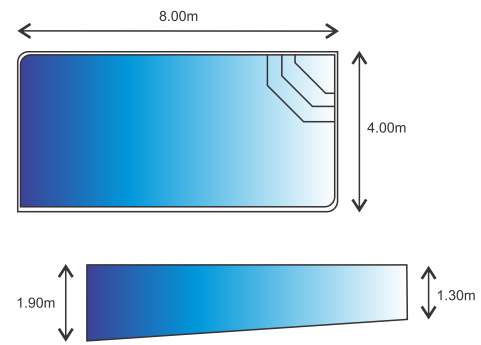

THE KIWI 8 - 8.0m x 4.0m x 1.9m - 44,000 Litres

This is your classic kiwi family pool. One of the most popular pool sizes in the New Zealand Market, the Kiwi 8 is perfect for creating your family's own personal oasis. Enjoy summer time whiling away the hours around the Kiwi 8, swimming, splashing, diving and having fun!

Timeless Style

Uninterrupted swimming lane

Large entry steps also double as a seating area

Gradual depth for family fun, games, learning to swim and wading

Safety toe rail, non-slip steps and floor

THE KIWI 8 SE - 8.0m x 4.4m x 1.830m - 45,000 Litres

Modern Geometrical design

Central entry steps and seating

Uninterrupted swimming lane

THE KIWI 10 - 10.0m x 4.4m x 1.95m - 55,000 Litres

The Kiwi 10 has super elegant and formal straight lines. These crisp lines suite most landscapes and house designs. The Kiwi 10 also features large central steps and bench seating. At 10 metres long this is the perfect pool for growing families, exercise or relaxation.