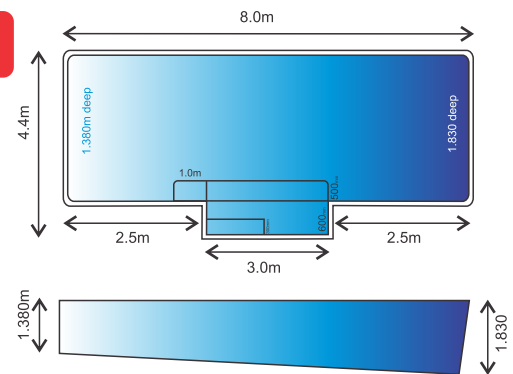

Timeless Style

Uninterrupted swimming lane

Large entry steps also double as a seating area

Gradual depth for family fun, games, learning to swim and wading

Safety toe rail, non-slip steps and floor

THE KIWI 8 SE - 8.0m x 4.4m x 1.830m - 45,000 Litres

The NZ Swimming Pools 8 SE (side entry) is the first pool of our side entry range. It features a large central entry and seating area. With its stylish design and generous side entry steps, this pool not only provides lots of room for playing and fun, but also gives somewhere for the younger members of your family to enjoy themselves as well.

Modern Geometrical design

Central entry steps and seating

Uninterrupted swimming lane

THE KIWI 10 - 10.0m x 4.4m x 1.95m - 55,000 Litres

The Kiwi 10 has super elegant and formal straight lines. These crisp lines suite most landscapes and house designs. The Kiwi 10 also features large central steps and bench seating. At 10 metres long this is the perfect pool for growing families, exercise or relaxation.